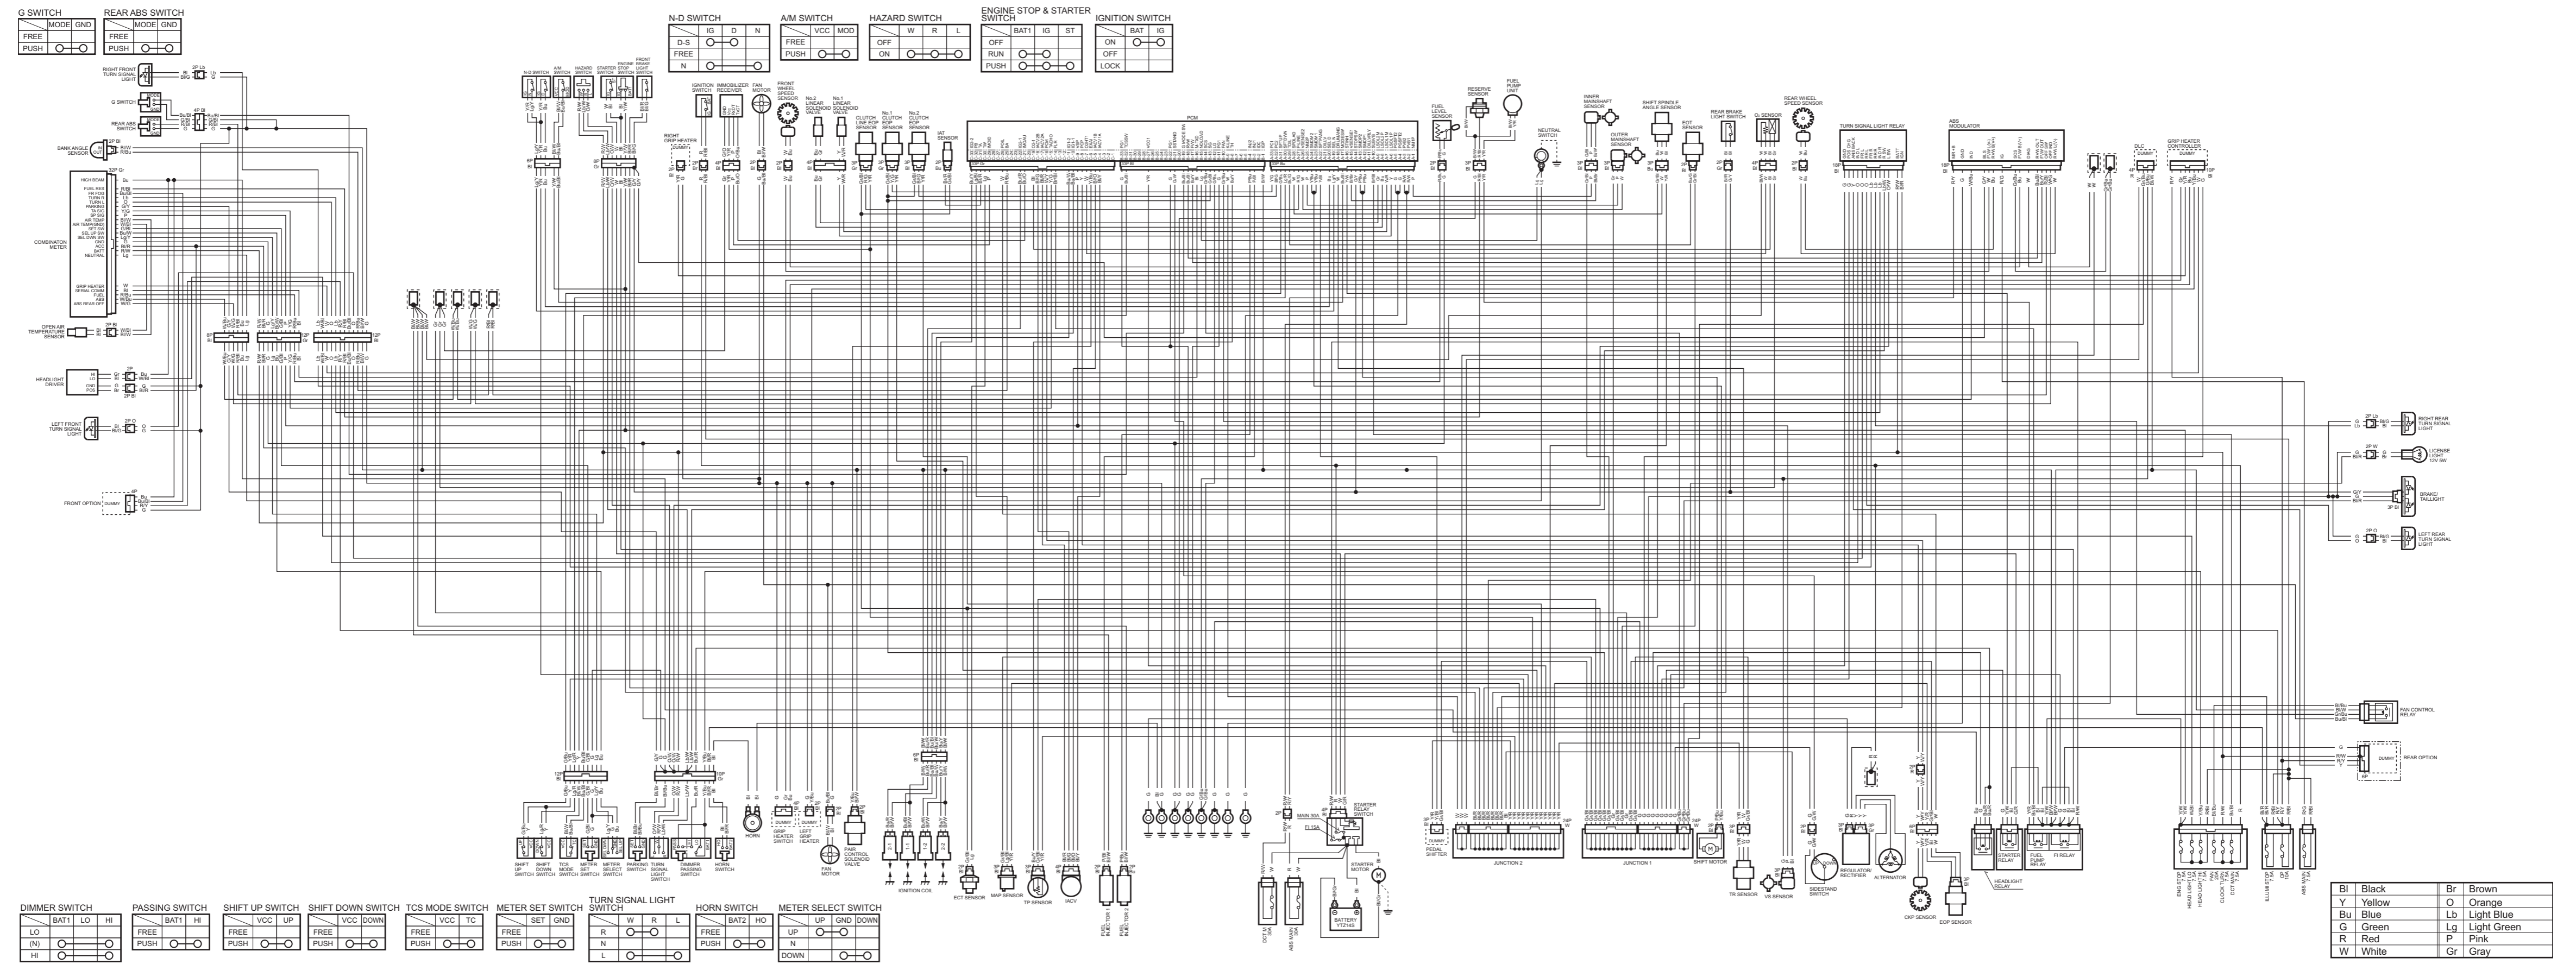

WIRING DIAGRAM (CRF1000D)

Bl	Black	Br	Brown
Y	Yellow	O	Orange
Bu	Blue	Lb	Light Blue
G	Green	Lg	Light Green
R	Red	P	Pink
W	White	Gr	Gray